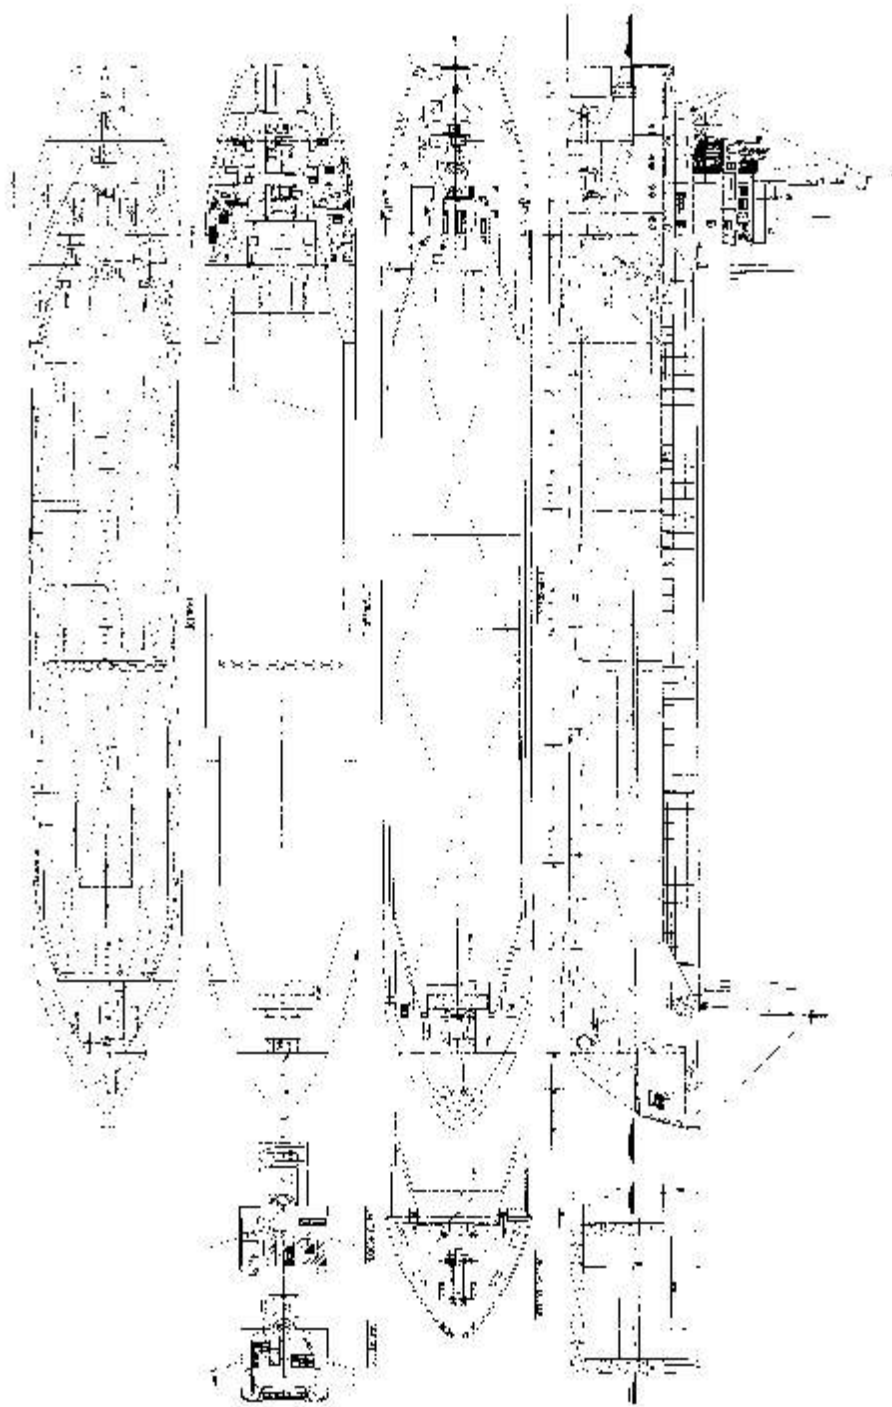

Name of the vessel: m/t THURKUS

# THURKUS

Type	Cargo Ship
IMO-No.	8915744
Call Sign	SPS 2645
Flag	Polish
Classification Society	Lloyd's Register
Class	+100 A1 +LMC Ice Class 1A
Year of Built	1991
DWT	3284 T
GRT	2561 T
NRT	1289 T
Capacity	5550 cbm
Cargo holds	2 coated
Length	87,96 m
Breadth	12,50 m
Max draught	5,30 m
Total Power	1845 kW
Bow thruster	240 kW

## MAIN PARTICULARS:

LENGTH OVER ALL	87,96 M
LENGTH BETW. P.P.	84,93 M
BREADTH MOULDED	12,50 M
DEPTH	7,70 M
DRAUGHT (SUMMER)	5,30 M
DEADWEIGHT	3284 TONNES