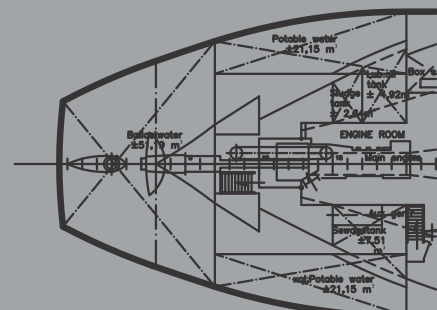

Name of the vessel: m/v THURKUS

THURKUS

Type	Cargo Ship
IMO-No.	8915744
Call Sign	5BZJ2
Flag	Cyprus
Classification Society	Lloyd's Register
Class	+100 A1 Ice Class 1A +LMC UMS
Year of Built	1991
DWT	3284 mts
GRT	2561 T
NRT	1289 T
Capacity at 98%	5594 m ³
Cargo holds/hatches	2
Length	87,96 m
Breadth	12,50 m
Max draught	5,30 m
Total Power	1845 kW
Bow thruster	260 kW

MV THURKUS

MAIN PARTICULARS:

LENGTH OVER ALL	87,96 M
LENGTH BETW. P.P.	84,93 M
BREADTH MOULDED	12,50 M
DEPTH	7,70 M
DRAUGHT (SUMMER)	5,30 M
DEADWEIGHT	3284 MTS

Unibaltic Sp. z o.o.

ul. Tama Pomorzańska 14E | 70-030 Szczecin | Polska