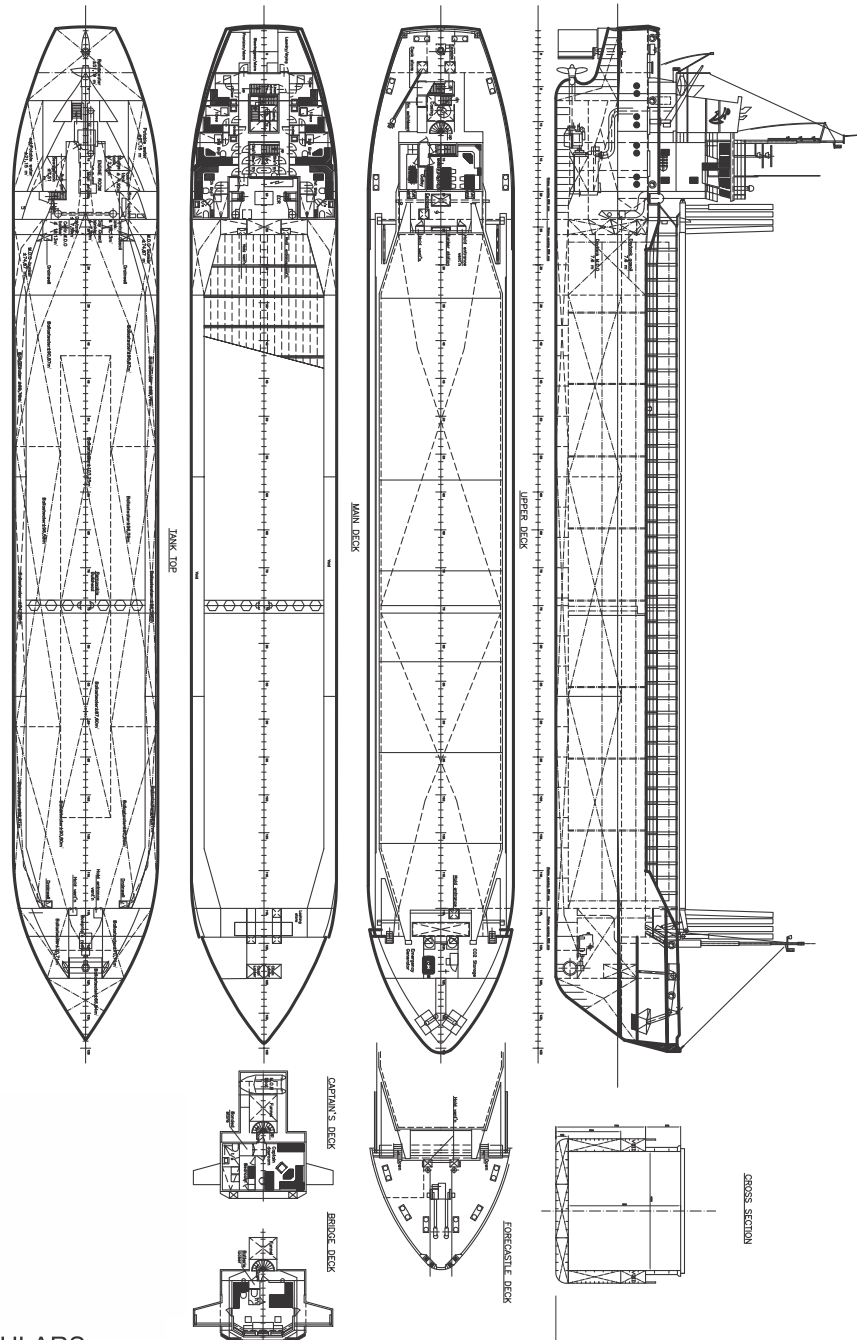

Name of the vessel: m/v THURKUS

THURKUS

Type	Cargo Ship
IMO-No.	8915744
Call Sign	5BZJ2
Flag	Cyprus
Classification Society	Lloyd's Register
Class	+100 A1 Ice Class 1A +LMC UMS
Year of Built	1991
DWT	3284 mts
GRT	2561 T
NRT	1289 T
Capacity at 98%	5594 m ³
Cargo holds/hatches	2
Length	87,96 m
Breadth	12,50 m
Max draught	5,30 m
Total Power	1845 kW
Bow thruster	260 kW

MV THURKUS

MAIN PARTICULARS:

LENGTH OVER ALL	87,96 M
LENGTH BETW. P.P.	84,93 M
BREADTH MOULDED	12,50 M
DEPTH	7,70 M
DRAUGHT (SUMMER)	5,30 M
DEADWEIGHT	3284 MTS

Unibaltic Sp. z o.o.

ul. Tama Pomorzańska 14E | 70-030 Szczecin | Polska